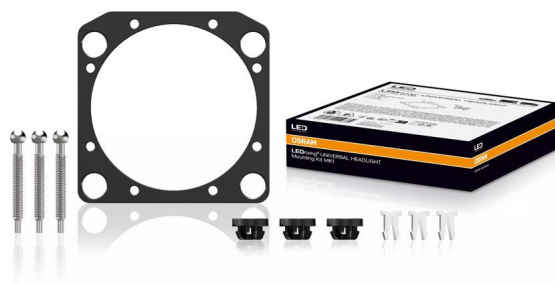

LEDiving Universal Headlight Mounting Kit

Specially designed mounting plate

For manual adjustment of the light in vertical and horizontal position

Easy Installation

Mounting on the vehicle with 3 screws

2 years OSRAM guarantee¹⁾

Robust and resistant

Individual light for individual requirements

With the OSRAM LEDiving Universal Headlight portfolio, you experience maximum flexibility and a wide range of possible applications. Additionally, they can be mounted in three different ways: Direct mount, mount with a mounting plate, and mount with a leveling motor. OSRAM has developed specially designed mounting kits and a mounting plate. The LEDiving Universal Headlight Mounting Kit MK1 for a particular flexible assembly is compatible with all OSRAM LEDiving headlights of the Universal Headlights Series. It can be mounted to the vehicle with only a few screws, it is quick and easy to mount, and this also allows a faster and easier installation of the LEDiving Universal Headlight. In addition, the mounting enables the manual adjustment of the light in vertical and horizontal position, thus ensuring maximum flexibility. OSRAM provides a 2-year guarantee on these products¹⁾.¹⁾For precise conditions refer to: www.osram.com/am-guarantee

产品系列数据表

技术参数

	Product information	温度	寿命	认证与标准	物流数据
产品描述	Order reference	环境温度范围	Guarantee	防护类型	商品编码
LEDriving Universal Headlight Mounting Kit MK1	LEDUHL MOUNT101	-40...+80 °C	2 年	-	76169990990

	Environmental information Information according Art. 33 of EU Regulation (EC) 1907/2006 (REACH)		
产品描述	Date of Declaration	Primary Article Identifier	Declaration No. in SCIP database
LEDriving Universal Headlight Mounting Kit MK1	16-08-2023	4062172219334 4062172242103 4062172242080 4062172302449	In work